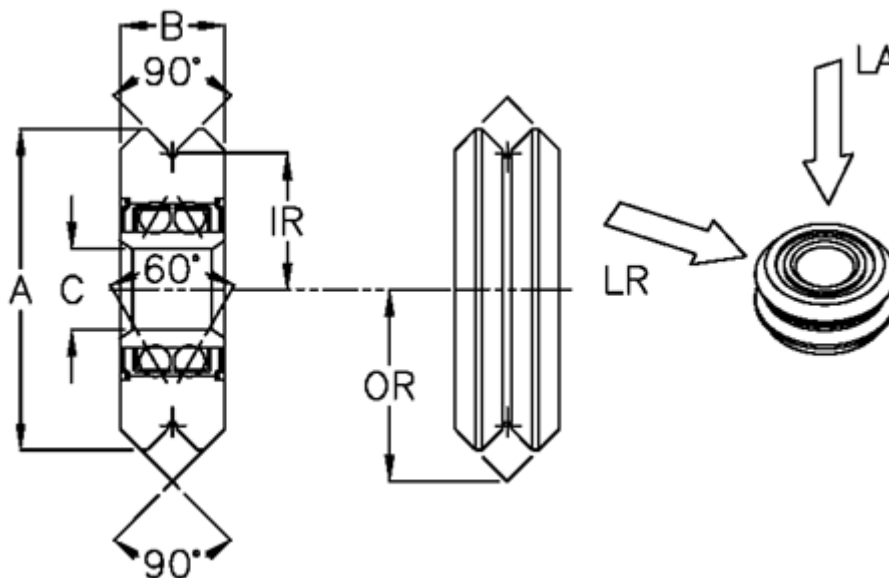

Article number: 055442

Description: Guide wheel W4SSXXL

Measures

Diameter A	= 75.39
Hole size C	= 22.00
Internal radius IR	= 31.75
Outer radius OR	= 44.45
Width B	= 25.40